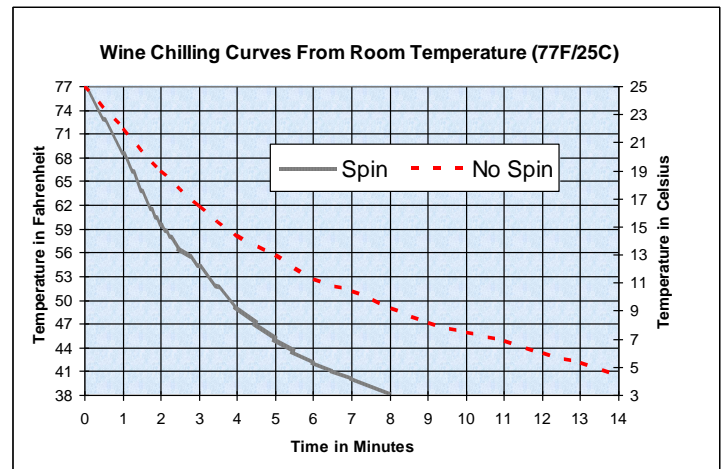

- high 60's°F/20°C in 1 minute
- low 50's°F/11°C in 3.5 minutes
- low 40's°F/6°C in 6 minutes

NO SPIN function for wine users

- who feel that rotating may agitate delicate wines
- who would like to save their bottle labels since rotating may groove the label