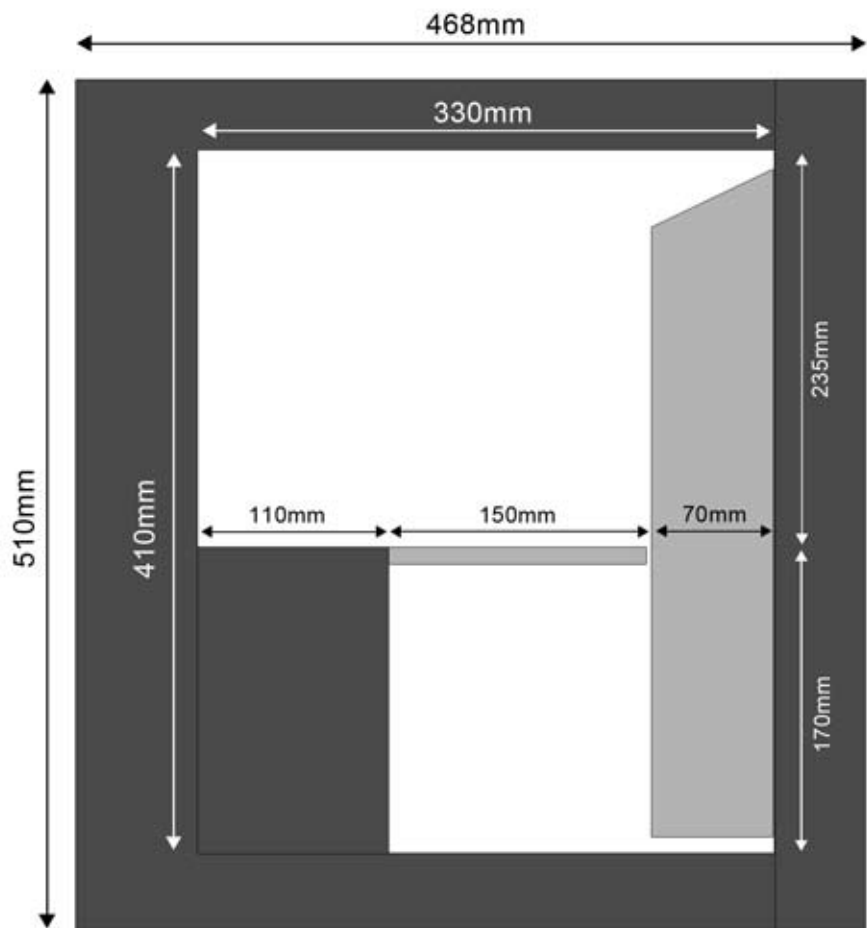

Husky London Refrigerator Dimensions

External Width: 440mm
Internal Width: 350mm